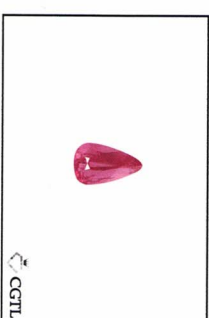

COLOURSTONE
GEM TESTING LAB

GEMMOLOGICAL REPORT

CGTL No	CGTL240511160526
Date	11 May 2024
Item	One faceted gemstone
Weight	1.06 ct
Measurements	7.82 x 4.83 x 4.31 (mm)
Colour	Vivid Orangish Pink
Shape / Cut	Pear / Mixed cut
Transparency	Transparent
Species	Natural Spinel
Variety	Spinel
Comments	No indications of heating

The conclusion of this report reflect our findings through gemmological testing at the time of examination. Terms & Conditions on the reverse side.

Image is Approximate

CGTL

**NATURAL
SPINEL**

COLOURSTONE
GEM TESTING LAB

M.A. Meera Sahib

FGA (GEM-A), AJP (GIA), DGI (IGJ)

GIA
Alumni
Collective

No: 40, First Floor, China fort, Berruwalla, Sri Lanka.
142,1/1, Galle Road, Colombo-03, Sri Lanka.

Ph: +94 769
www.cgtil.lk