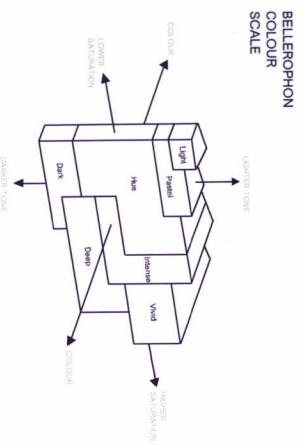

Image is approximate

Description ..... One transparent gemstone
Weight ..... 2.040 ct
Measurements ..... 8.01 x 6.78 x 3.85 mm
Shape ..... Oval
Identification ..... Natural R U B Y
Colour ..... Vivid red
Comment: Indications of heating with minor residue
Geographic Origin: Mozambique
This ruby may be called "Pigeon Blood" in the trade.
Fluorescence: Faint red
Ruby from Mozambique formed ~600 m.y.a

M.P.H. Curti, GG
Chief gemmologist

T. Rozet, ATC, GA
Gemmologist

Verify and download digital report at bellerophongemlab.com. Includet 360 video & 3D scan

BELLEROPHON | GEMLAB
www.gemlabanalysis.com
www.bellerophongemlab.com

Bellerophon Gemlab
360°